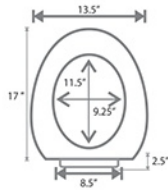

S70 SEAT COVER

HYDRAULIC+DETACHABLE

Rs. 3210

S180 SEAT COVER

HYDRAULIC+DETACHABLE

Rs. 4650

R90 SEAT COVER

HYDRAULIC+DETACHABLE

Rs. 3210

D150 SEAT COVER

HYDRAULIC+DETACHABLE

Rs. 4650

R80 SEAT COVER

HYDRAULIC+DETACHABLE

Rs. 3210

S100 SEAT COVER

HYDRAULIC+DETACHABLE

Rs. 4650

HOW TO INSTALL (FITTING 1)

HOW TO INSTALL (FITTING 2)

S190 SEAT COVER

HYDRAULIC+DETACHABLE

Rs. 4650