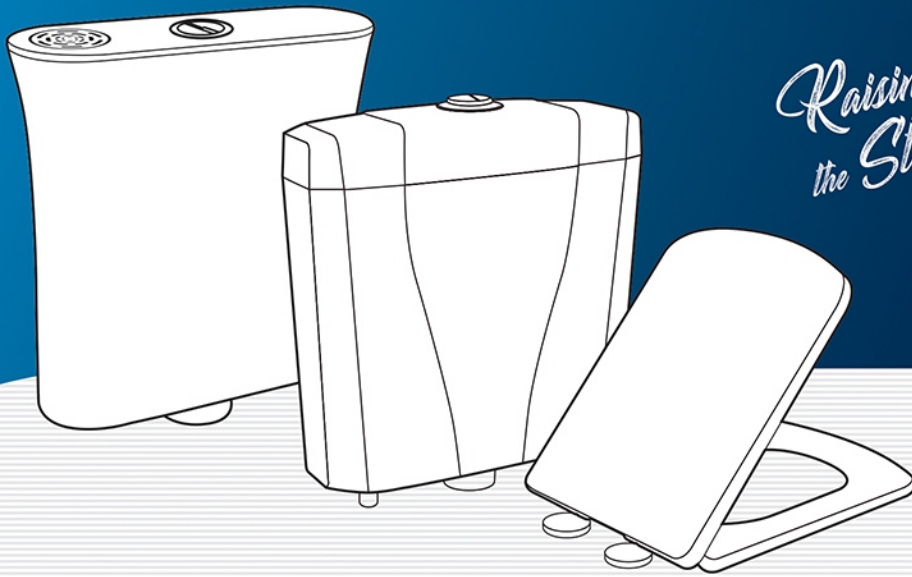

达到国际化标准的上乘品质