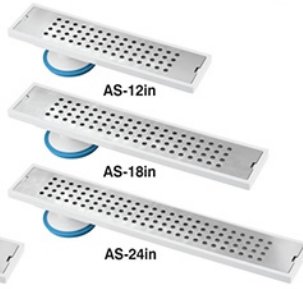

A - SIDE DRAIN