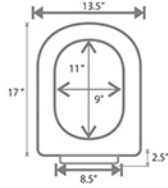

S70 SEAT COVER

HYDRAULIC+DETACHABLE

Rs. 3210

S180 SEAT COVER

HYDRAULIC+DETACHABLE

Rs. 4650

R90 SEAT COVER

HYDRAULIC+DETACHABLE

Rs. 3210

D150 SEAT COVER

HYDRAULIC+DETACHABLE

Rs. 4650

R80 SEAT COVER

HYDRAULIC+DETACHABLE

Rs. 3210

S100 SEAT COVER

HYDRAULIC+DETACHABLE

Rs. 4650

HOW TO INSTALL (FITTING 1)

HOW TO INSTALL (FITTING 2)

S190 SEAT COVER

HYDRAULIC+DETACHABLE

Rs. 4650