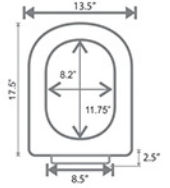

S70 SEAT COVER

HYDRAULIC+DETACHABLE

Rs. 3210

S180 SEAT COVER

HYDRAULIC+DETACHABLE

Rs. 4650

R90 SEAT COVER

HYDRAULIC+DETACHABLE

Rs. 3210

D150 SEAT COVER

HYDRAULIC+DETACHABLE

Rs. 4650

R80 SEAT COVER

HYDRAULIC+DETACHABLE

Rs. 3210

S100 SEAT COVER

HYDRAULIC+DETACHABLE

Rs. 4650

HOW TO INSTALL (FITTING 1)

HOW TO INSTALL (FITTING 2)

S190 SEAT COVER

HYDRAULIC+DETACHABLE

Rs. 4650