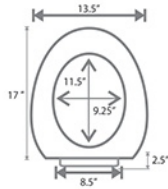

S70 SEAT COVER

HYDRAULIC+DETACHABLE

Rs. 3210

S180 SEAT COVER

HYDRAULIC+DETACHABLE

Rs. 4650

R90 SEAT COVER

HYDRAULIC+DETACHABLE

Rs. 3210

D150 SEAT COVER

HYDRAULIC+DETACHABLE

Rs. 4650

R80 SEAT COVER

HYDRAULIC+DETACHABLE

Rs. 3210

S100 SEAT COVER

HYDRAULIC+DETACHABLE

Rs. 4650

HOW TO INSTALL (FITTING 1)

HOW TO INSTALL (FITTING 2)

S190 SEAT COVER

HYDRAULIC+DETACHABLE

Rs. 4650