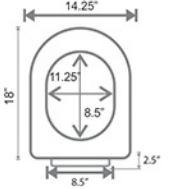

S70 SEAT COVER

HYDRAULIC+DETACHABLE

Rs. 3210

S180 SEAT COVER

HYDRAULIC+DETACHABLE

Rs. 4650

R90 SEAT COVER

HYDRAULIC+DETACHABLE

Rs. 3210

D150 SEAT COVER

HYDRAULIC+DETACHABLE

Rs. 4650

R80 SEAT COVER

HYDRAULIC+DETACHABLE

Rs. 3210

S100 SEAT COVER

HYDRAULIC+DETACHABLE

Rs. 4650

HOW TO INSTALL (FITTING 1)

HOW TO INSTALL (FITTING 2)

S190 SEAT COVER

HYDRAULIC+DETACHABLE

Rs. 4650